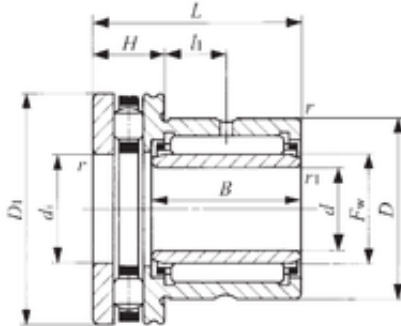

**NBXI 1425 IKO NBXI 1425 IKO Complex Bearings**

Bearing No. NBXI 1425

NBXI 1425 Bearing 2D drawings and 3D CAD models

Bore Diameter	14 mm
Outer Diameter	26 mm
d	14 mm
Fw	17 mm
D	26 mm
D1	30 mm
B	17 mm
d1	17 mm
r min.	0,3 mm
r1 min.	0,3 mm
H	9 mm
L	25 mm
L1	8 mm
da min.	28 mm
db	16 mm
Weight	0,0705 Kg
Dynamic load rating radial (C)	12,9 kN
Dynamic load rating axial (C)	11,4 kN
Static load rating radial (C0)	16,3 kN
Static load rating axial (C0)	28,6 kN
Category	Bearings
Inventory	0.0
Manufacturer Name	IKO
Minimum Buy Quantity	N/A

## Galat Hydraulic Equipment Co., Ltd

Weight / Kilogram	0
Product Group	B04144