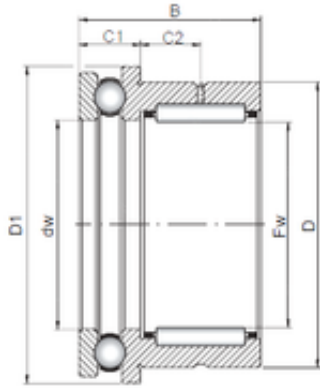

NKX 12 ISO NKX 12 ISO Complex Bearings

Bearing No. NKX 12

Size	12x21x23 mm
Bore Diameter	12 mm
Outer Diameter	21 mm
Width	23 mm
d	12 mm
Fw	12 mm
D	21 mm
B	23 mm
C1	9 mm
D1	26,1 mm
C2	6,5 mm

NKX 12 Bearing 2D drawings and 3D CAD models